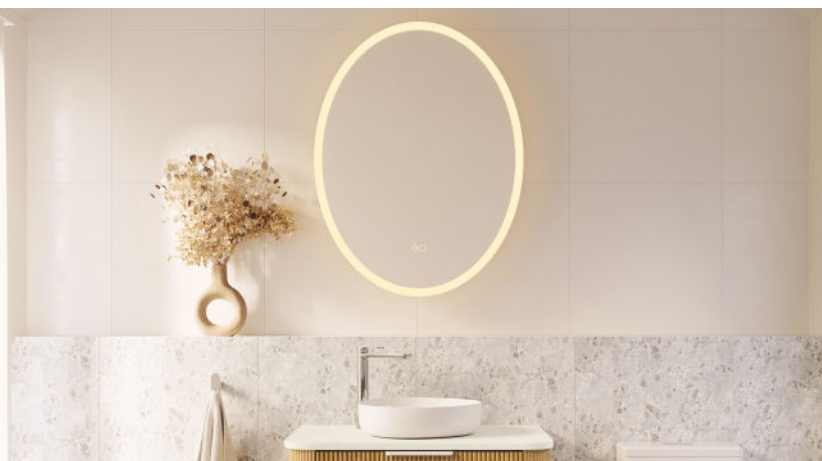

Kaya® LED Round Mirror

- Cool white colour temperature (4000K)
- Illuminating on/off touch sensor
- Built-in demister
- 5 mm thick aris edge mirror with frosted glass frame
- Copper-free to prevent corrosion
- Two wall mounting hooks
- Extra strong packaging for added protection
- Supply only; installation not included
- Concealed wiring
- 220-240V AC 50/60Hz
- IP44 rating - safe for bathrooms

Please note: Mirror must be installed by a licensed electrician in accordance with local regulations.

Antonia LED Oval Mirror

- Adjustable colour temperature (6000, 4000 or 3000K)
- Built-in demister
- Illuminating touch sensors for light and demister
- 5 mm thick glass mirror with frosted glass frame
- Copper-free to prevent corrosion
- Wall mounting screws and anchor plugs included
- Extra strong packaging for added protection
- Supply only; installation not included
- Concealed wiring
- 220-240V AC 50/60Hz
- IP44 rating - safe for bathrooms

Please note: Mirror must be installed by a licensed electrician in accordance with local regulations.