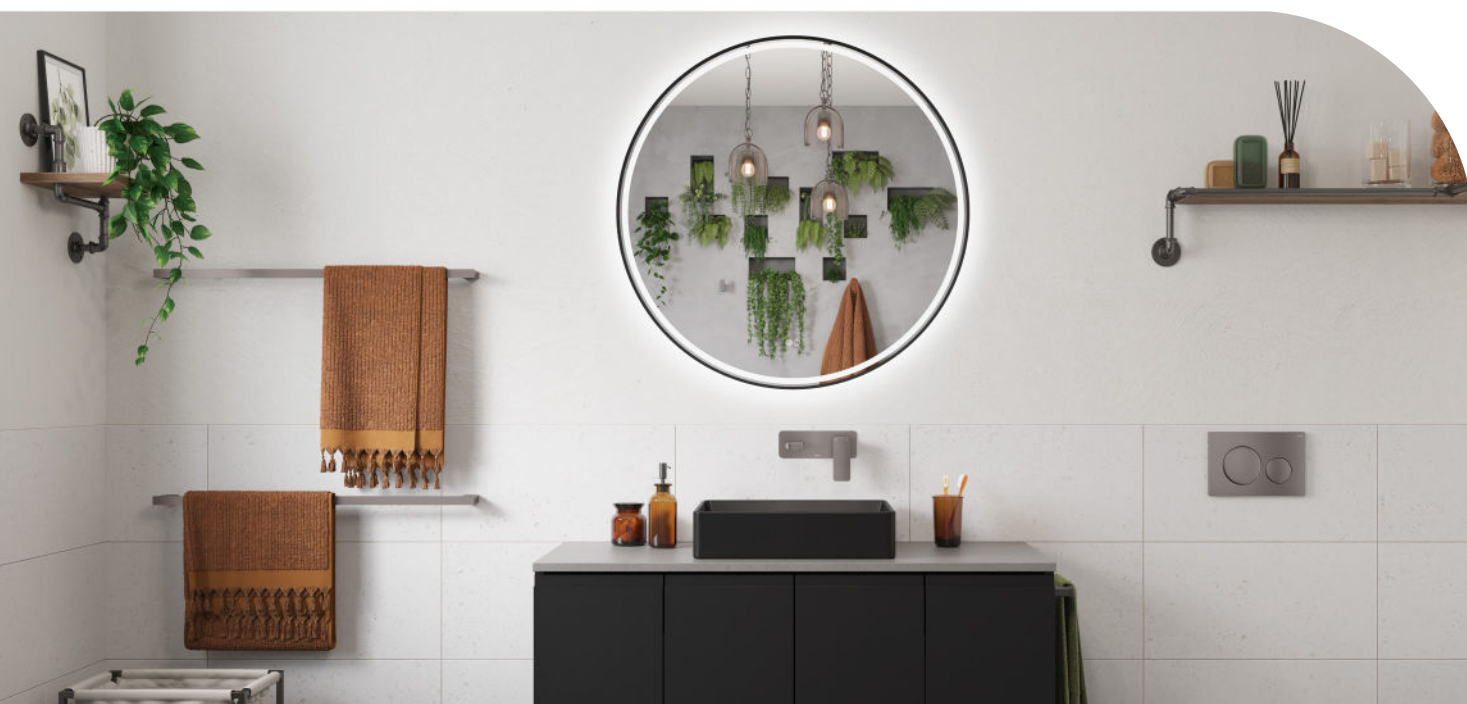

Matt White

700 mm LED700FRW • \$599
900 mm LED900FRW • \$699

Matt Black

700 mm LED700FRB • \$599
900 mm LED900FRB • \$699

Urban Brass

700 mm LED700FRUB • \$599
900 mm LED900FRUB • \$699

Kaya® LED Round Mirror