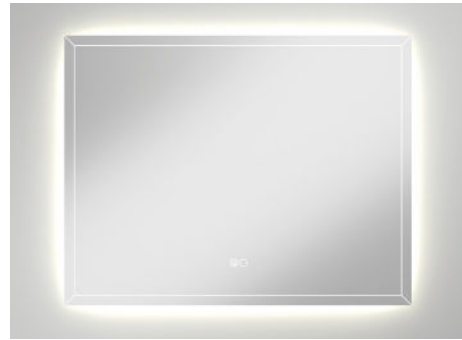

Hampton LED Mirror

900 x 700 mm
LED01-90 • $479