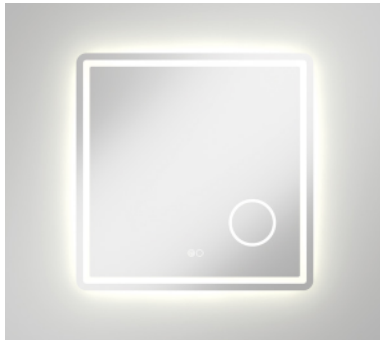

Deejay LED Mirror

700 x 700 mm
LED04-70 • $399