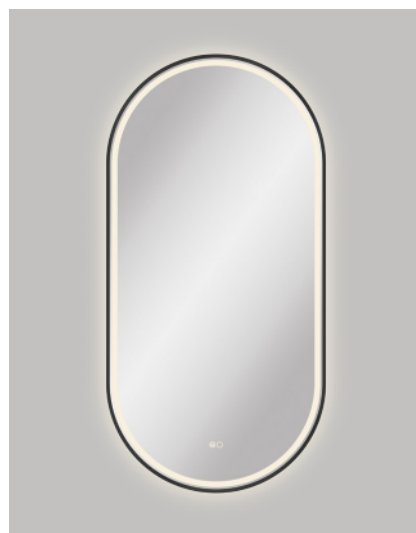

Matt Black

600 x 1200 mm LED60120FPB • $695