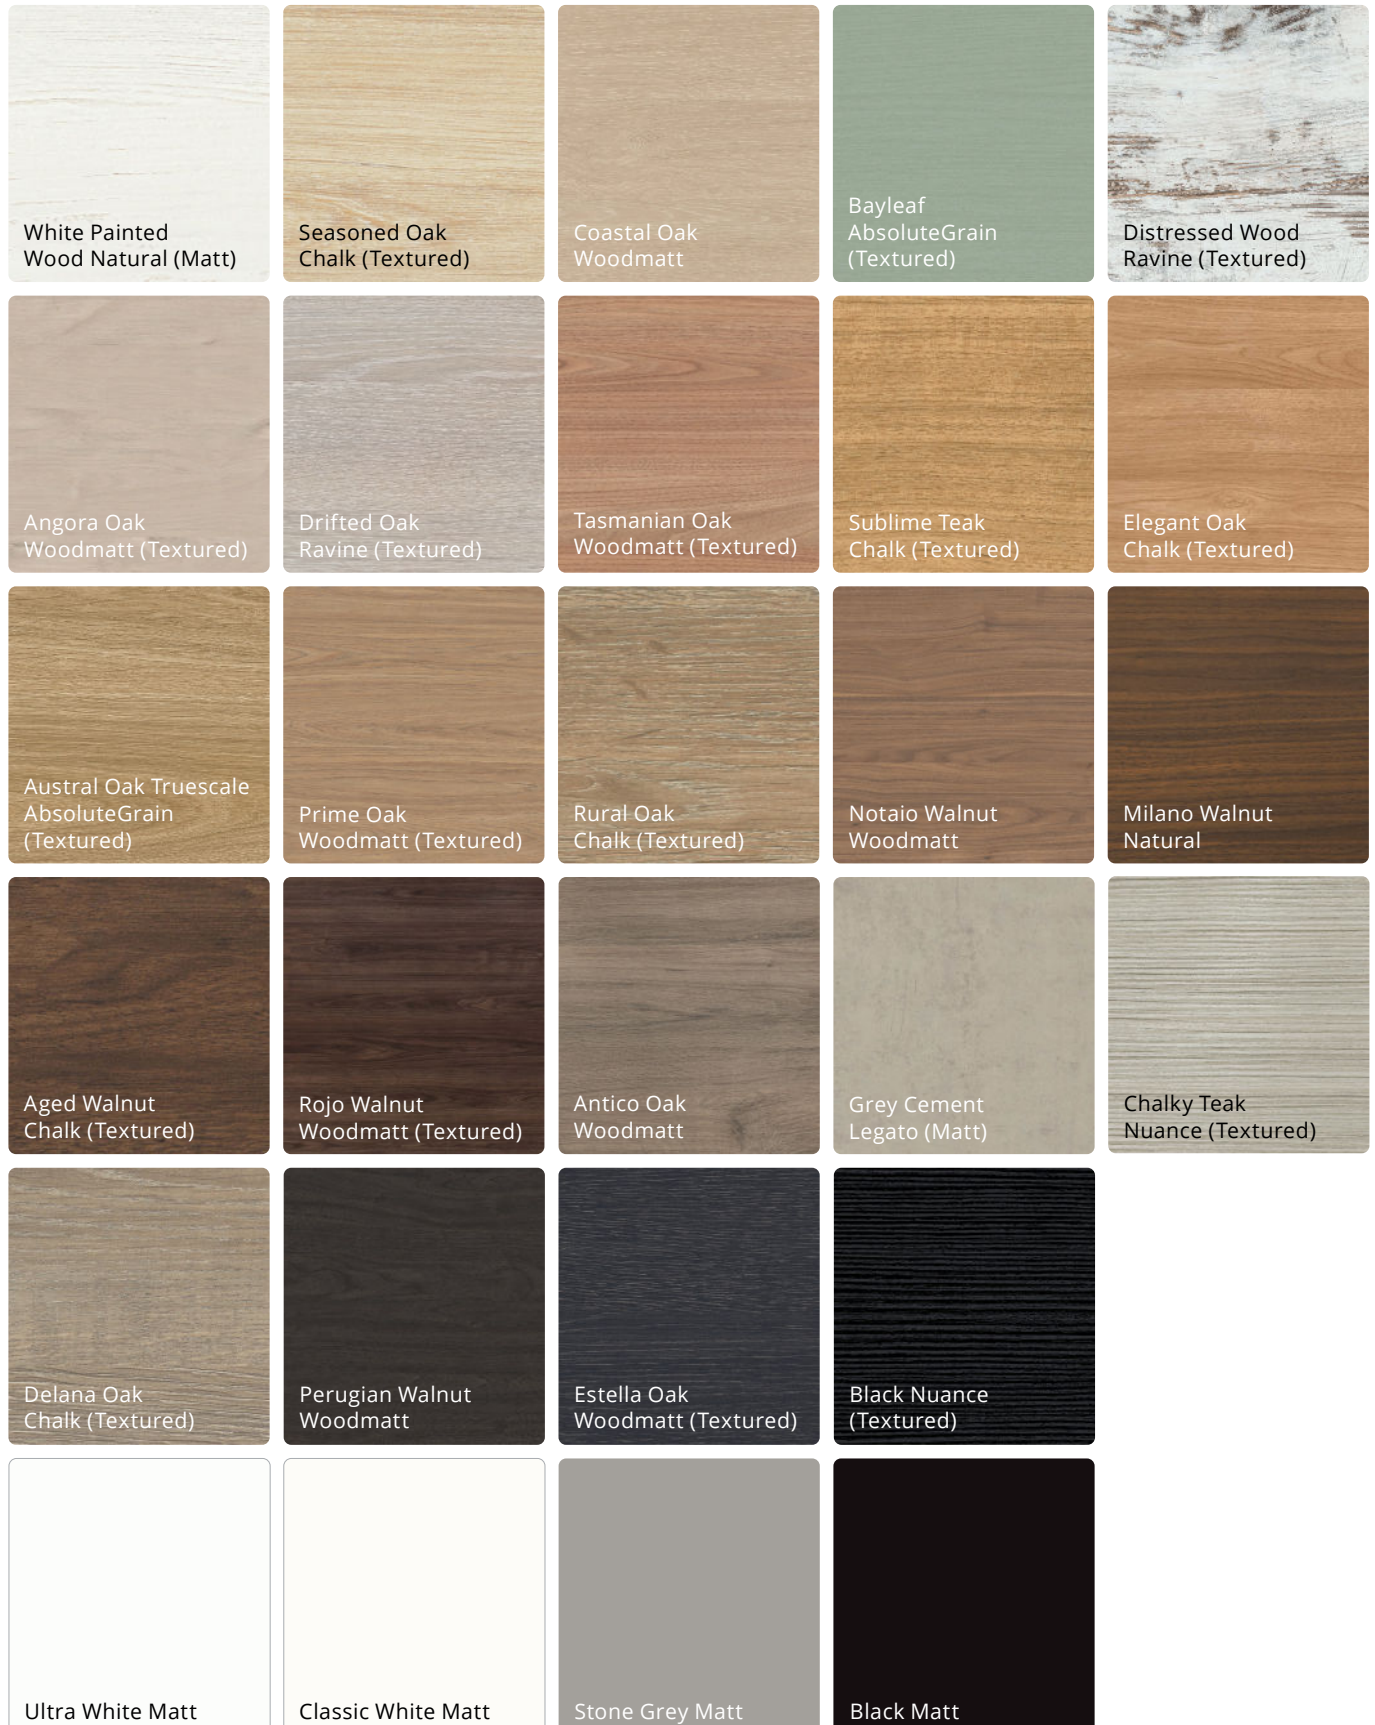

Framing

Split Batten Bracket

Frame Finishes

Select any of the following frame finishes at no extra charge. We highly recommend checking physical colour samples prior to placing your order.

Contact us for more information.