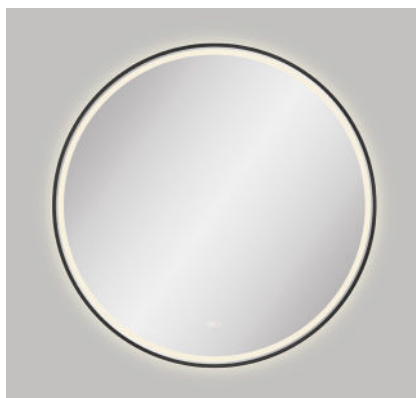

Matt White

700 mm LED700FRW • \$599
900 mm LED900FRW • \$699

Matt Black

700 mm LED700FRB • \$599
900 mm LED900FRB • \$699

Urban Brass

700 mm LED700FRUB • \$599
900 mm LED900FRUB • \$699

Kaya® LED Round Mirror