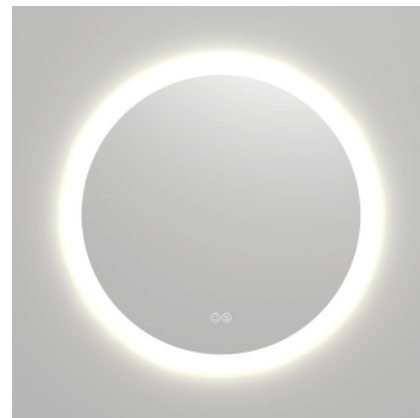

696 mm
LED696 • $549