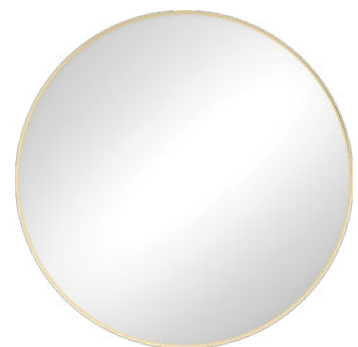

Urban Brass

600 mm FMR60UB • \$456
800 mm FMR80UB • \$585

Pill & Arch Mirrors

Pill mirrors can bring an element of softness to a design while still providing ample space for your reflective surface. Inspired by Roman architecture, the arch mirror offers a timeless design in the home. Elegant frameless options can seamlessly fit into any colour palette, or alternatively, select from our framed options to match tapware or other accents in the room.