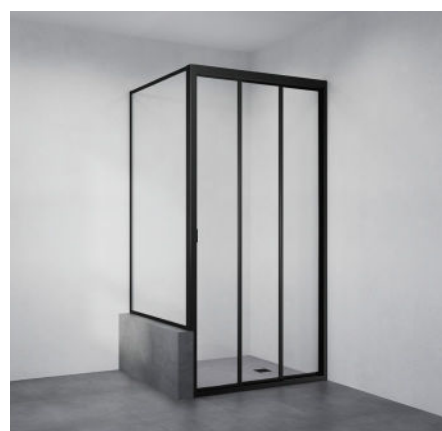

Matt Black

202R Rollo

Two Doors with Return on Hob

- Two sliding doors
- Can be installed for left or right entry
- One fixed panel (front)
- One return panel on hob
- 2000 mm high

Size (w) x (h) mm

≤900 x 2000	202R-90	$1049
1000 x 2000	202R-100	$1099
1100 x 2000	202R-110	$1149
1200 x 2000	202R-120	$1199