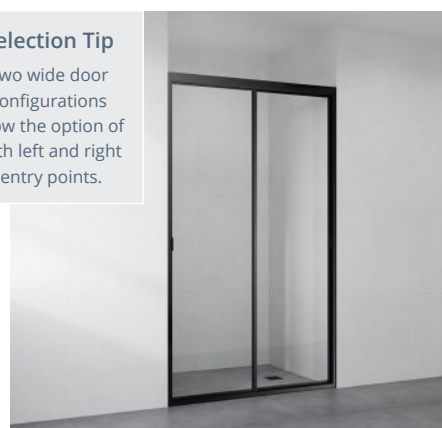

Selection Tip

Two wide door configurations allow the option of both left and right entry points.

Matt Black