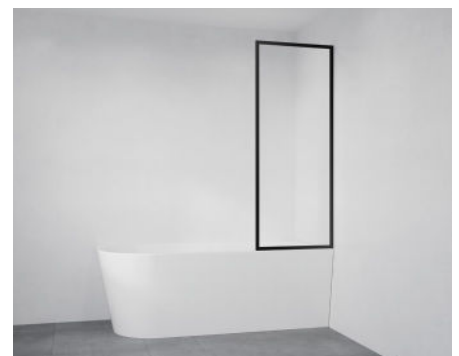

## 212 Rollo

Fixed Bath Screen

- One fixed panel
- Mounts on bath
- 1500 mm high

Fully Framed

Toughened Clear Glass

Size (w) x (h) mm

≤600 x 1500 212-60 \$599

700 x 1500 212-70 \$649

## 216 Rollo

Hinged Bath Screen

- One panel hinged to wall
- Swings inwards only
- Mounts over bath
- 1500 mm high

Swings Inwards

Fully Framed

Toughened Clear Glass

Size (w) x (h) mm

≤600 x 1500 216-60 \$599