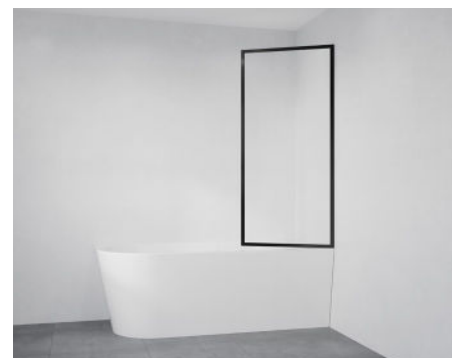

## 216 Rollo

Hinged Bath Screen

- One panel hinged to wall
- Swings inwards only
- Mounts over bath
- 1500 mm high

Swings Inwards

Fully Framed

Toughened Clear Glass

Size (w) x (h) mm

≤600 x 1500 216-60 \$599

700 x 1500 216-70 \$649

Bright Silver

Matt Silver

Gloss White

Matt Black

## 217 Rollo

Fixed + Swinging Bath Screen

- One fixed panel with support brace
- One hinged panel – swings inwards only
- Mounts on bath
- 1500 mm high

Swings Inwards

Fully Framed

Toughened Clear Glass

Size (w) x (h) mm