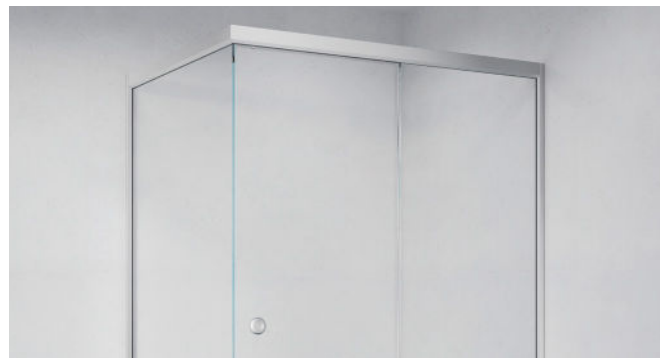

## Frame Options

(Availability dependent on model)

Fully Framed

Semi-Frameless

Sliding doors enable easy access to the shower when space is limited, making them ideal for small bathrooms.

Raised sills along the base of the screen, and overlapping panels, reduce water splash.