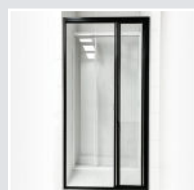

## Frame Options

(Availability dependent on model)

Fully Framed

Semi-Frameless

Sliding doors enable easy access to the shower when space is limited, making them ideal for small bathrooms.

Raised sills along the base of the screen, and overlapping panels, reduce water splash.