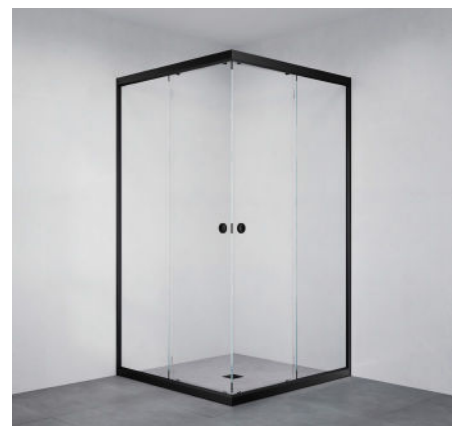

227 Rollo

Sliding Corner

- Corner entry for extra wide opening
- Dual frameless sliding doors with flush seals
- Semi-frameless fixed panels
- Framed perimeter
- Flush fingerpull ring handle

Size (w) x (h) mm

≤1000 x 2000	227-100	$1599
1100 x 2000	227-110	$1649
1200 x 2000	227-120	$1699