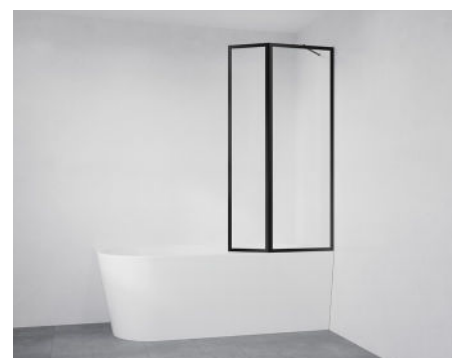

## 217 Rollo

Fixed + Swinging Bath Screen

- One fixed panel with support brace
- One hinged panel – swings inwards only
- Mounts on bath
- 1500 mm high

Swings Inwards

Fully Framed

Toughened Clear Glass

Size (w) x (h) mm

≤800 x 1500 217-80 \$699

900 x 1500 217-90 \$749

1000 x 1500 217-100 \$799

Bright Silver

Matt Silver

Gloss White

Matt Black

### Single Sliding Door

- One frameless sliding door
- Can be installed for left or right entry
- One semi-frameless fixed panel
- Mounts between walls
- Flush fingerpull ring handle

Size (w) x (h) mm

≤1200 x 2000	224-120	\$1089
1300 x 2000	224-130	\$1133
1400 x 2000	224-140	\$1155
1500 x 2000	224-150	\$1199
1600 x 2000	224-160	\$1249